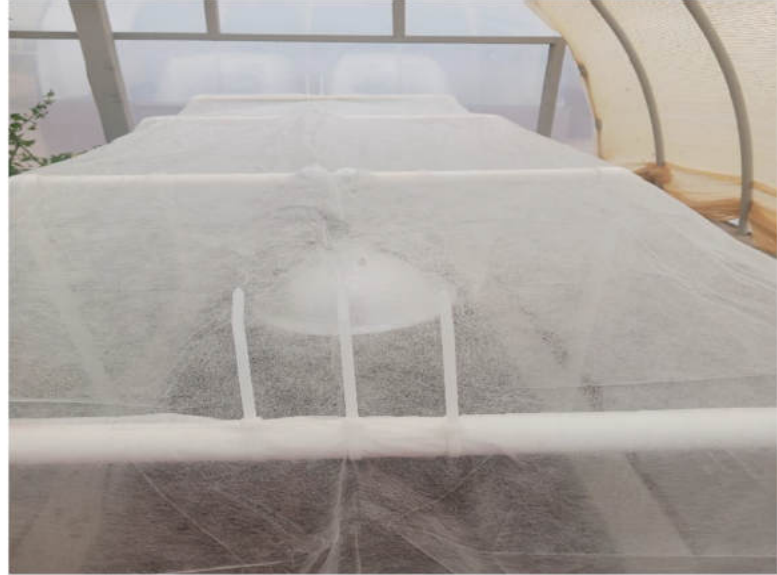

Row Cover Supports

Row cover supports are attached to the top of your raised garden boxes allowing you to attach frost cloth over them. The frost cloth with incondescent clamp on lighting will bring your growing temperature up 20+ degrees, so at night when the temperatures drop your plants will remain nice and warm allowing them to thrive during those winter months. A must for year round growing!